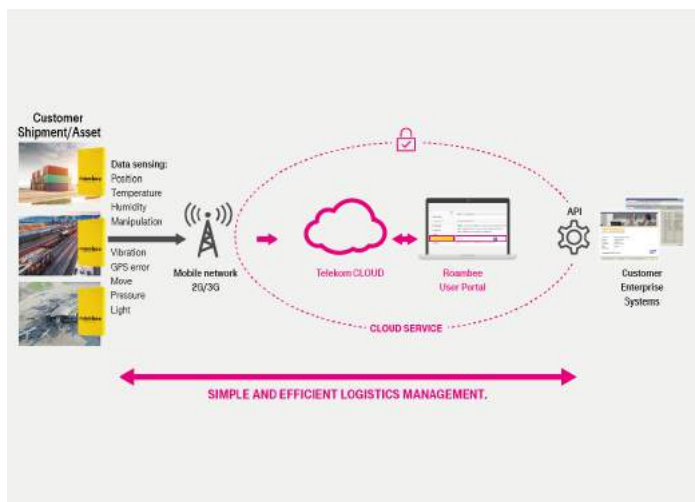

E2E-SOLUTION

THE BEE DEVICE

Sensors available and included in the base service are: tracking, temperature, humidity, light, tampering, GPS jamming, shock, pressure and motion.

Pilot projects are possible immediately. Experience how easy it is and what benefits Smart Logistics companies bring.

OUR CONTACT

T-Systems International GmbH
Digital Division
✉ IoT@telekom.de